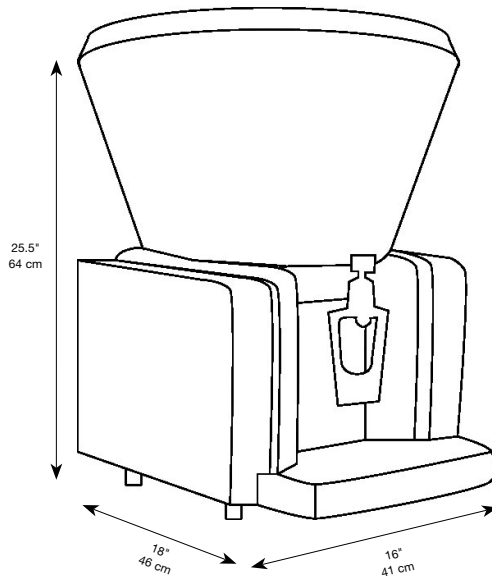

### **FEATURES**

**Large capacity** - 8 gal (30 L) capacity

**Efficient** - Ideal for high-volume, quick service operations

**Small footprint** - Maximum profit from a minimum space; only 16" (40.5 cm) wide

**Merchandising** - Self-merchandising visual display creates impulse sales

**Accommodating** - Available tall cup kit can accommodate large cup size, up to 64 oz

PART NUMBER	DESCRIPTION
A8651	Cold Beverage Dispenser EJ1, Visual Single Bowl, 8 Gallon Spray Type, 115V / 60Hz
A8652	Cold Beverage Dispenser EJ1, Visual Single Bowl, 8 Gallon Spray Type, 230V / 50Hz

## TECHNICAL SPECIFICATIONS

BEVERAGE BOWL & COVER . . . . Transparent, virtually unbreakable LEXAN® resin

BOWL DIAMETER . . . . . 20" (50.8 cm)

CABINETRY . . . . . White plastic and stainless steel

BEVERAGE CAPACITY . . . . . 8 gal (30 L)

CUP CLEARANCE . . . . . 9"

REFRIGERATION . . . . . JetSpray 1/4 HP hermetically sealed system R134a

NET WEIGHT . . . . . 58 lb (26 kg)

SHIPPING WEIGHT . . . . . Bowl 13 lb (6 kg)  
Base 59 lb (27 kg)

CARTON VOLUME . . . . . Bowl 4 cu ft (0.112 cuM)  
Base 3.8 cu ft (0.11 cuM)